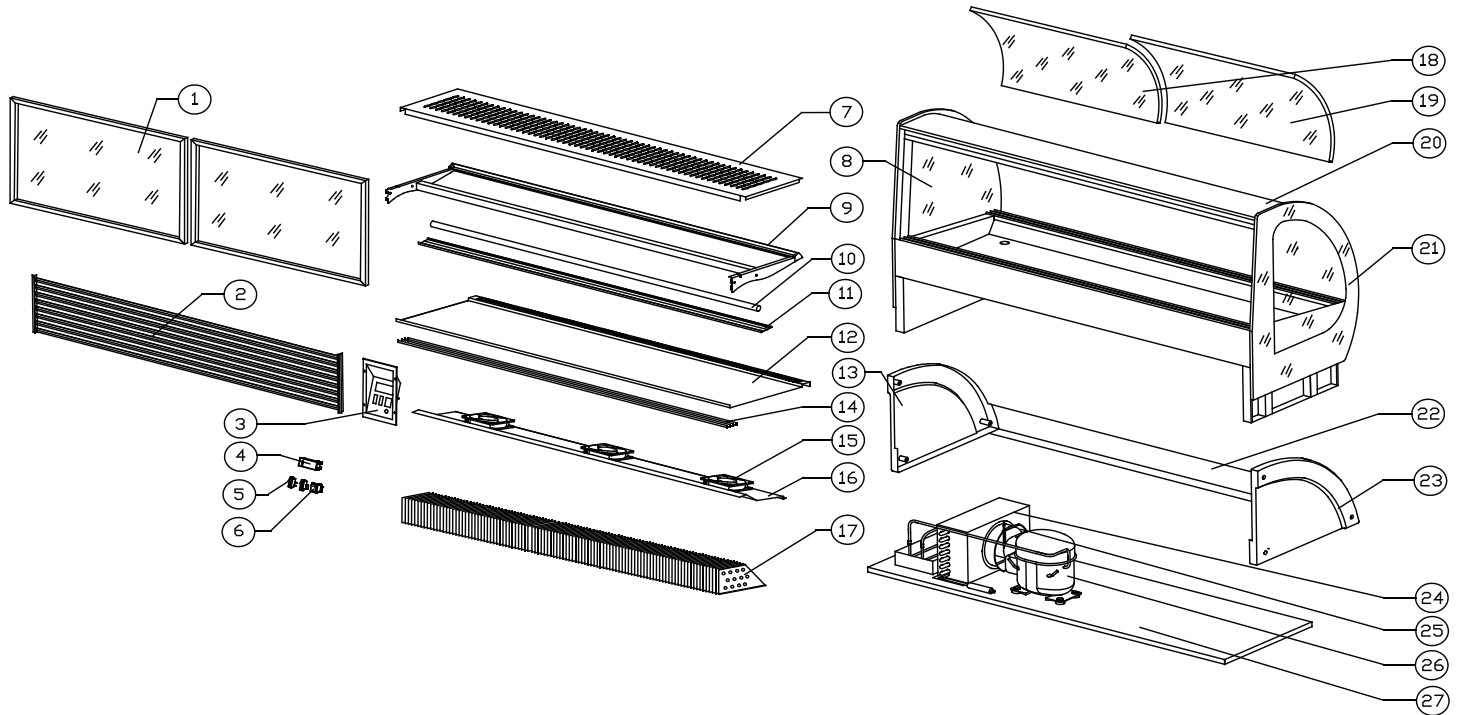

Parts Breakdown

Model RS-CN-0115-F 31865

Parts Breakdown

Model RS-CN-0115-F 31865

Item No.	Description	Position	Item No.	Description	Position	Item No.	Description	Position
74004	Sliding Door for 31865	1	28385	Light for 31865	10	74022	Front Sliding Door (Exterior) for 31865	19
74005	Back Panel for 31865	2	31689	Light Cover for 31865	11	74023	Top Glass for 31865	20
31677	Controller Board for 31865	3	74015	Bottom Shelf Board for 31865	12	74024	Left Glass for 31865	21
74007	Controller JC-602 for 31865	4	74016	Decoration Right Panel for 31865	13	74025	Decoration Front Panel for 31865	22
28023	Small Switch for 31865	5	74017	Rear Stainless Steel Air Grill for 31865	14	74026	Decoration Left Panel for 31865	23
28022	Main Switch for 31865	6	74018	Evaporator Fan Motor for 31865	15	31700	Condenser for 31865	24
74010	Shelf for 31865	7	74019	Evaporator Rack for 31865	16	74028	Condenser Fan Motor for 31865	25
74011	Right Glass for 31865	8	74020	Evaporator for 31865	17	74029	Compressor for 31865	26
74012	Bracket for 31865	9	74021	Front Sliding Door (Inner) for 31865	18	74030	Bottom Panel for 31865	27